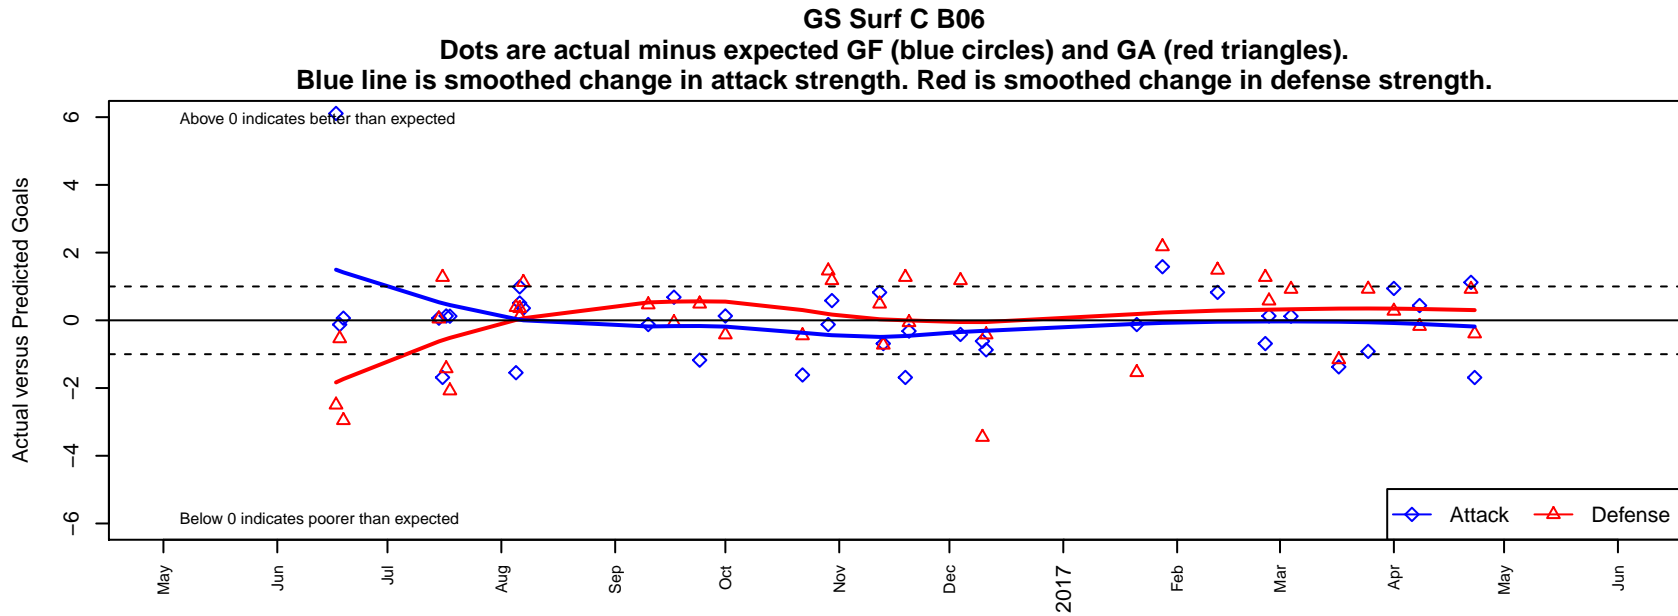

GS Surf C B06

GS Surf
 Bothel, WA
 B06 total strength=739
 attack=0.9 defense=0.73
 fall league = RCL B06 Div 3 9Aside
 spr league = Win RCL B06 Div 3

alt names used:
 GS SURF B06C (WA)
 GS Surf B06 C
 GS SURF B06C
 GREATER SEATTLE SURF B06C (WA)
 GS Surf B06 C
 GS Surf B06 C

**attack and defense variance (black dot)
relative to other teams
and top 10 in region**

**attack and defense rating
relative to others at age
and all opponents in last 13 months**

Performance relative to 13 month average