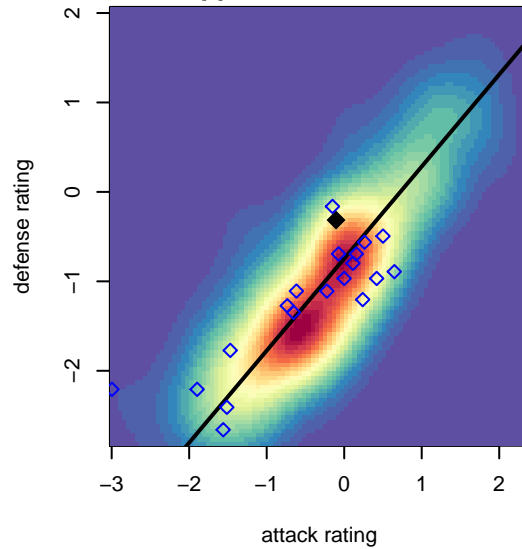

GS Surf C B06

GS Surf
 Bothel, WA
 B06 total strength=739
 attack=0.9 defense=0.73
 fall league = RCL B06 Div 3 9Aside
 spr league = Win RCL B06 Div 3

alt names used:
 GS SURF B06C (WA)
 GS Surf B06 C
 GS SURF B06C
 GREATER SEATTLE SURF B06C (WA)
 GS Surf B06 C
 GS Surf B06 C

**attack and defense variance (black dot)
relative to other teams
and top 10 in region**

**attack and defense rating
relative to others at age
and all opponents in last 13 months**

Performance relative to 13 month average