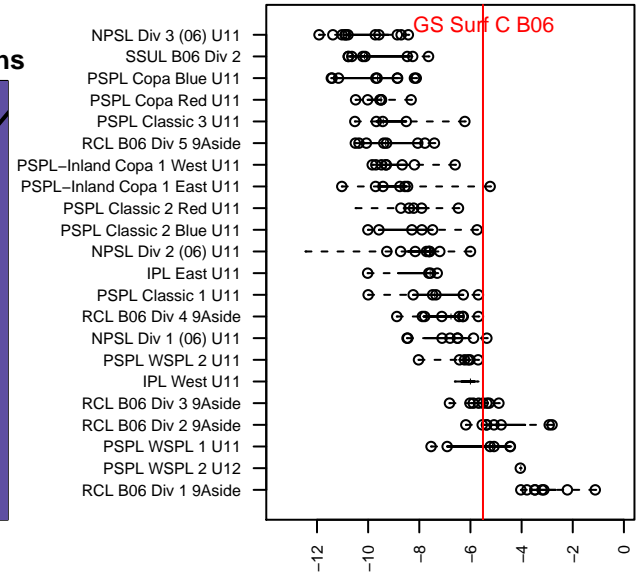

GS Surf C B06

GS Surf
 Bothel, WA
 B06 total strength=739
 attack=0.9 defense=0.73
 fall league = RCL B06 Div 3 9Aside
 spr league = Win RCL B06 Div 3

alt names used:
 GS SURF B06C (WA)
 GS Surf B06 C
 GS SURF B06C
 GREATER SEATTLE SURF B06C (WA)
 GS Surf B06 C
 GS Surf B06 C

Venues played:
 2016 Snohomish United Invit Silver
 2016 Nike Crossfire Challenge Silver 9v9 U11
 2016 WA Rush Cup B06 Bronze 9v9 U11
 2016 RCL B06 Div 3 9Aside
 2016 Win RCL B06 Div 3
 2016 WYS Presidents Cup B06 Division 3

**attack and defense variance (black dot)
relative to other teams
and top 10 in region**

**attack and defense rating
relative to others at age
and all opponents in last 13 months**

Performance relative to 13 month average