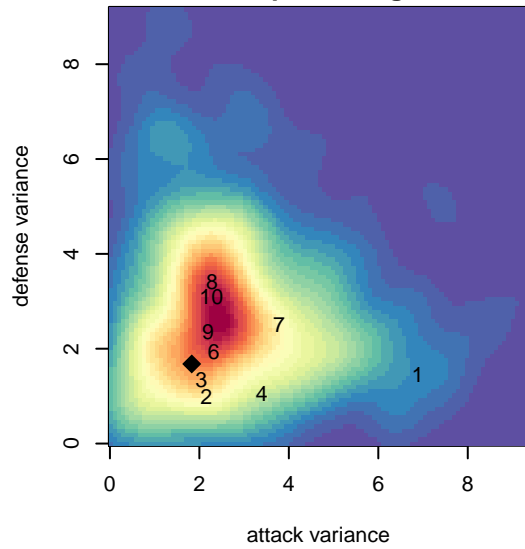

GS Surf C B06

GS Surf
 Bothel, WA
 B06 total strength=739
 attack=0.9 defense=0.73
 fall league = RCL B06 Div 3 9Aside
 spr league = Win RCL B06 Div 3

alt names used:
 GS SURF B06C (WA)
 GS Surf B06 C
 GS SURF B06C
 GREATER SEATTLE SURF B06C (WA)
 GS Surf B06 C
 GS Surf B06 C

**attack and defense variance (black dot)
relative to other teams
and top 10 in region**

**attack and defense rating
relative to others at age
and all opponents in last 13 months**

Performance relative to 13 month average